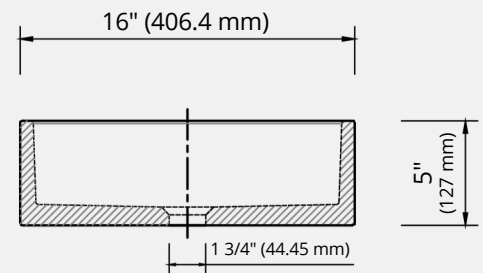

NOVA.

DESCRIPTION Generous square concrete vessel sink with smooth sides and a sleek profile.

COLLECTION ZEITLOS

FINISH Smooth

DIMENSIONS 16" L x 16" W x 5" H

WEIGHT 35 lbs.

DRAIN RQD 1-3/4" max. w/o overflow, not included

COLORS

Chalk

Sandhills

Winter Fir

Thunder

Charcoal

Sinks are handmade.
Basin dimensions may vary by 1/4".