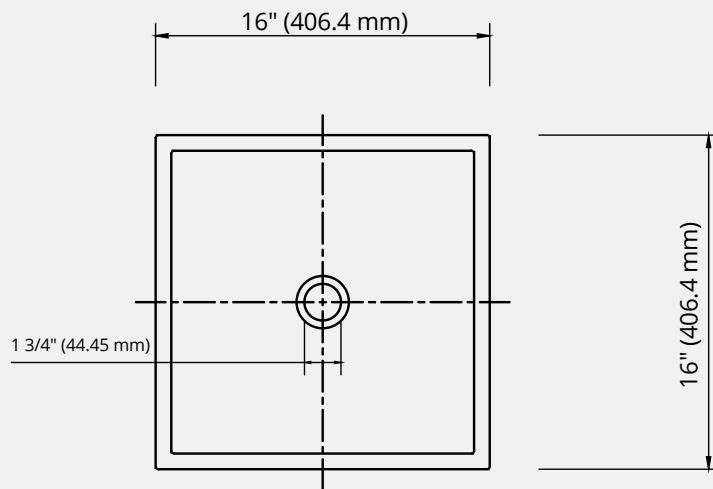

COLORS

Sinks are handmade.
Basin dimensions may vary by 1/4".