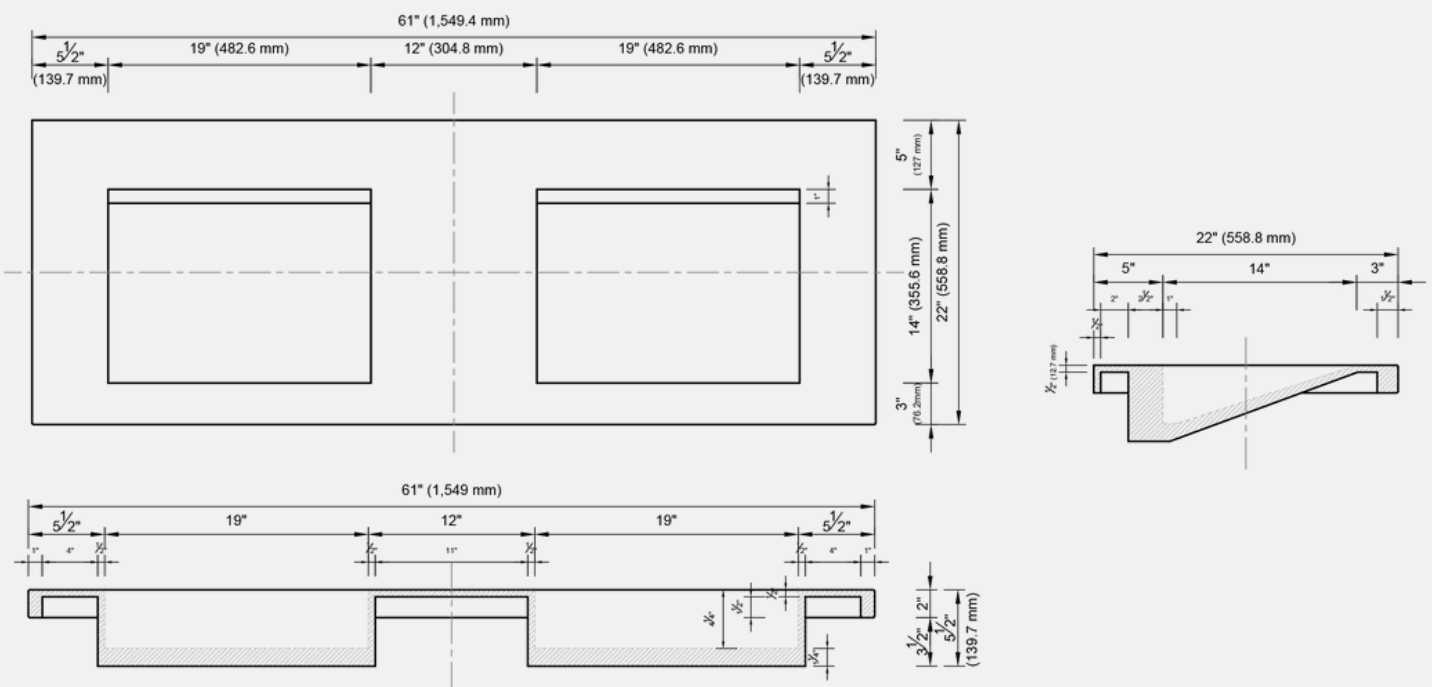

# DOUBLE 60.

COLLECTION KOMPLETT

FINISH Smooth

DIMENSIONS 61" L x 22" W x 5.5" H (including 2" exposed countertop edge)

BASIN DIMS 19" L x 14" W

WEIGHT 125 lbs.

COLORS

DESCRIPTION Twice the function, same effortless flow—this dual-ramp sink is made for shared spaces that still demand great design.

# DOUBLE 72.

COLLECTION KOMPLETT

FINISH Smooth

DIMENSIONS 73" L x 22" W x 5.5" H (including 2" exposed countertop edge)

BASIN DIMS 19" L x 14" W

WEIGHT 140 lbs.

COLORS

DESCRIPTION A seamless double ramp sink with extra counter space in between—because great design is about balance.